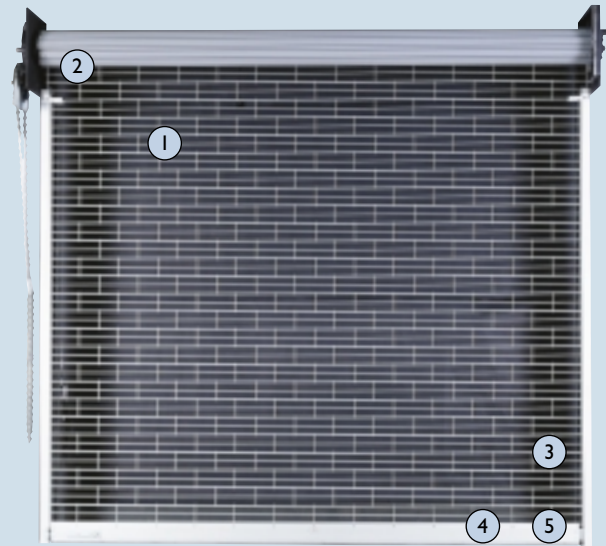

APPLICATION GUIDE

DuraGrille
STANDARD

Cafeteria/Concessions	●
High Security	○
Shopping Mall/Retail	●
Underground Parking	○

● Best Choice   ○ Good Solution