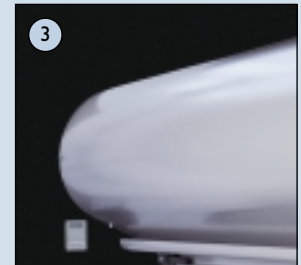

MODEL OPTIONS AND UPGRADES

① **Increased security.**
6" center-to-center link spacing provides added protection.

② **Anodized finishes.**
Upgrade to a bronze or clear-anodized finish for a brighter appearance and increased durability.

③ **Curtain hood.**
Optional curtain hood has rolled edges and is formed from 24-gauge, hot-dipped galvanized steel, or aluminum.

④ **Head plate cover.**
Head plate covers are offered for an attractive, finished appearance and help to protect your investment by keeping out dust and grime.